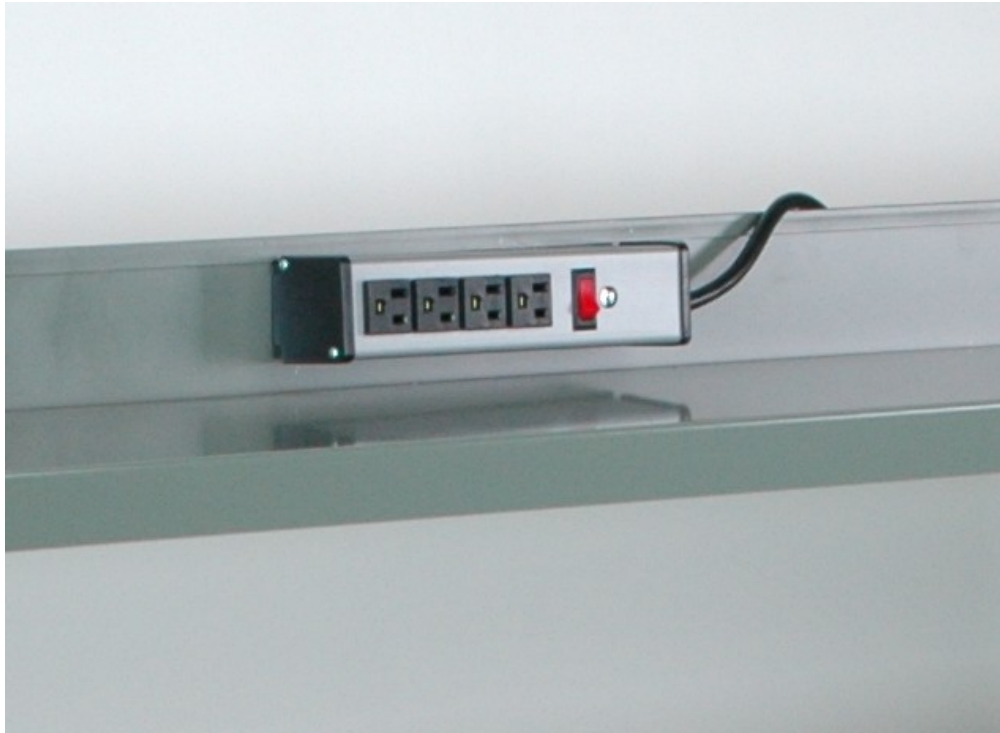

(4) Outlet Strip

Outlet Strips

Sizes Available:

4 x 12" Long (mount anywhere)

6 x 12" Long (mount anywhere)

8 x 48" Long (mount anywhere)

NOTE: Workbenches can be designed and manufactured with any size top or work height specified

Steel Colors:

All steel colors are painted using a baked enamel for a high-gloss finish with custom colors available for an added fee.

Gray

Blue

Beige

Black

Green

NOTE: Actual colors may be slightly different than what you see above due to different screen settings.

Description

We offer (3) electrical outlet strips that will mount to any workbench. All strips are pre-wired and include a power cord with master switch and 15 amp fuse. Strips include clips that will allow the unit to mount anywhere on the workbench. We offer backplates and overhead rails that are punched to easily mount the strip.

Specifications

Part Number	4-EOS
Size	4 x 12" Long (mount anywhere)
Steel Specs	22 Gauge Grey Powder Coat
Capacity	15.00 lbs.
Ship Weight	5.00 lbs.

List Price	Login to www.stackbin.com !
------------	---